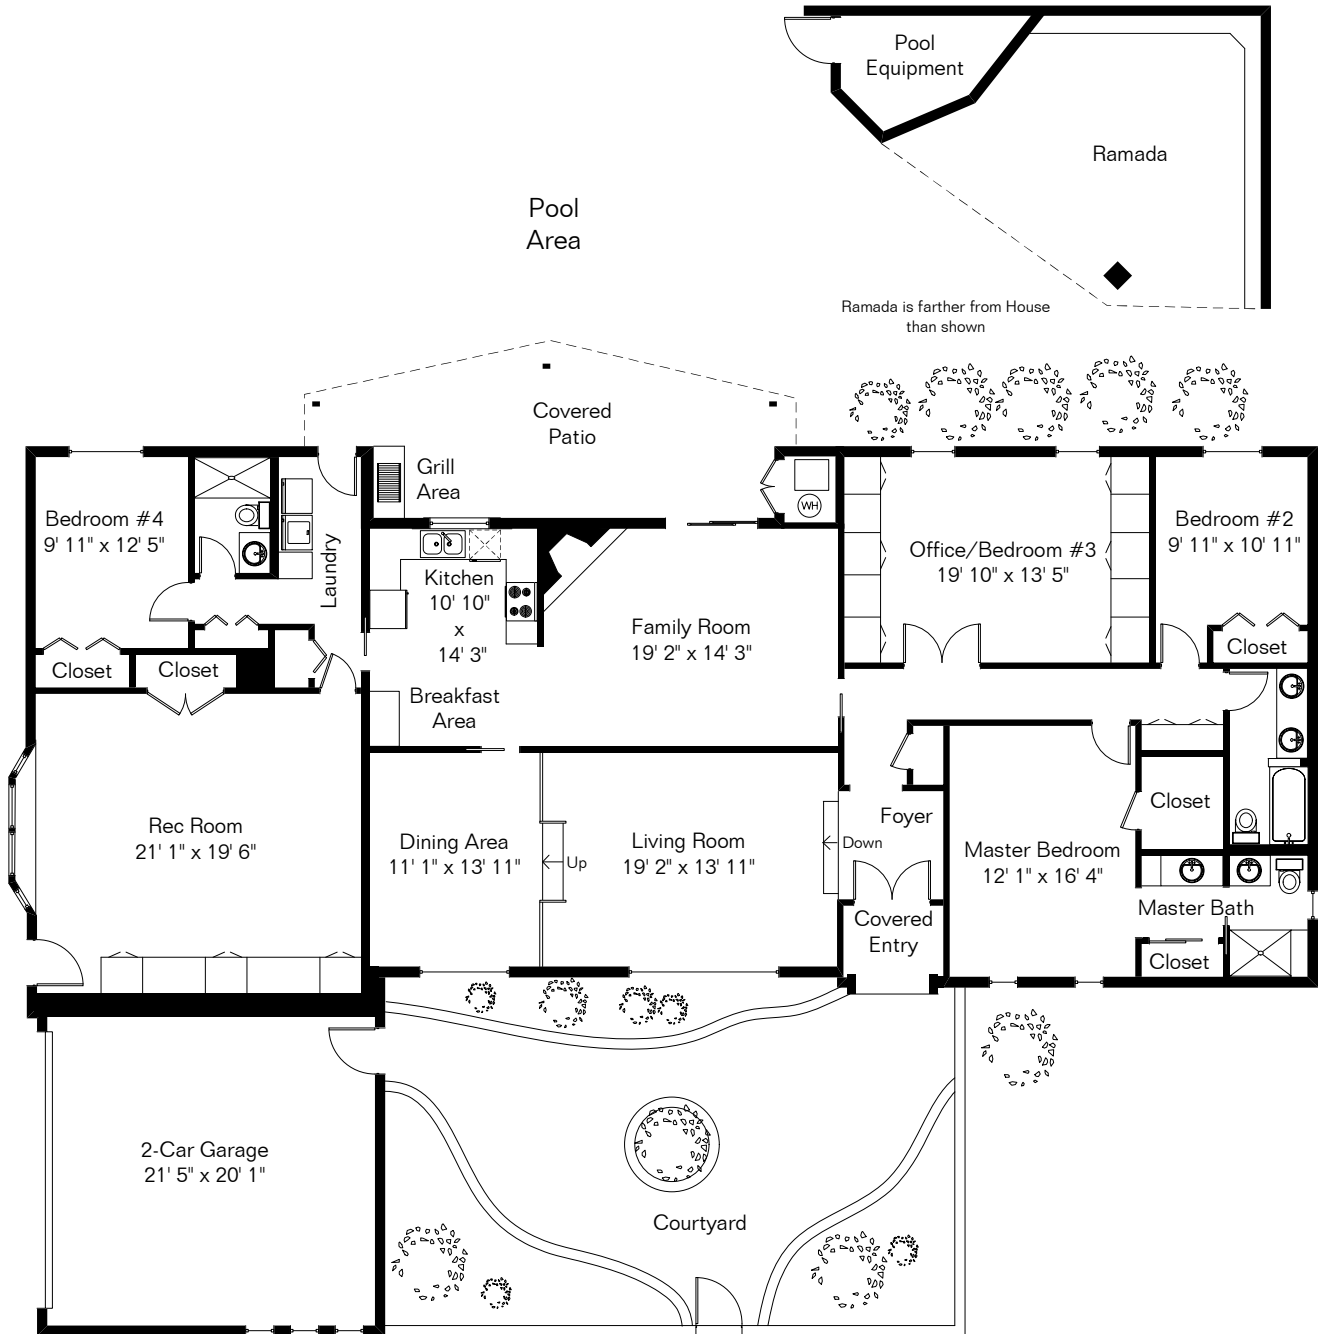

The square footages and room size information are deemed to be reliable but are not guaranteed and should be independently verified. This drawing is for marketing purposes only.

# 7603 E Sabino Vista Dr

Living Area 2,824 Sq Ft  
Garage 469 Sq Ft

Site Visit May 2023

0 ft. 6 ft. 10 ft. 20 ft.

Copyright 2023 Floor Plans First! LLC  
All Rights Reserved.

Floor Plans First! LLC  
See the Floor Plan First™